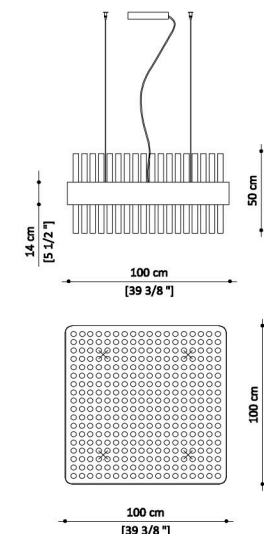

### TECHNICAL SHEET

#### MY LAMP SQUARE

Light source: STRIP LED 8W/M

Total power: 115 W

Voltage: 110 - 230 V

Rated luminous flux: 9360 Lm

Colour temperature: 2700° K

Colour rendering index: Ra80

Suspension cable length: 200 cm

Dimmer function: Yes

Weight: Kg 100

Package size: 111 x 111 x 93 cm

Package weight: Kg 155

Dimmer function: Yes

Weight: Kg 132

Package size: 125 x 125 x 90 cm

Package weight: Kg 200