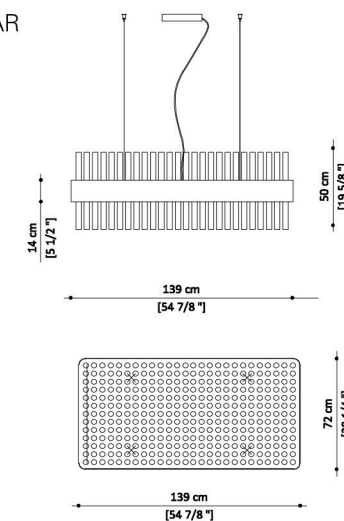

Dimmer function: Yes

Weight: Kg 100

Package size: 111 x 111 x 93 cm

Package weight: Kg 155

### TECHNICAL SHEET

#### MY LAMP RECTANGULAR

Light source: STRIP LED 12W/M

Total power: 132 W

Voltage: 12 V

Rated luminous flux: 7200 Lm

Colour temperature: 2700° K

Colour rendering index: Ra80

Suspension cable length: 200 cm

Dimmer function: Yes

Weight: Kg 132

Package size: 125 x 125 x 90 cm

Package weight: Kg 200